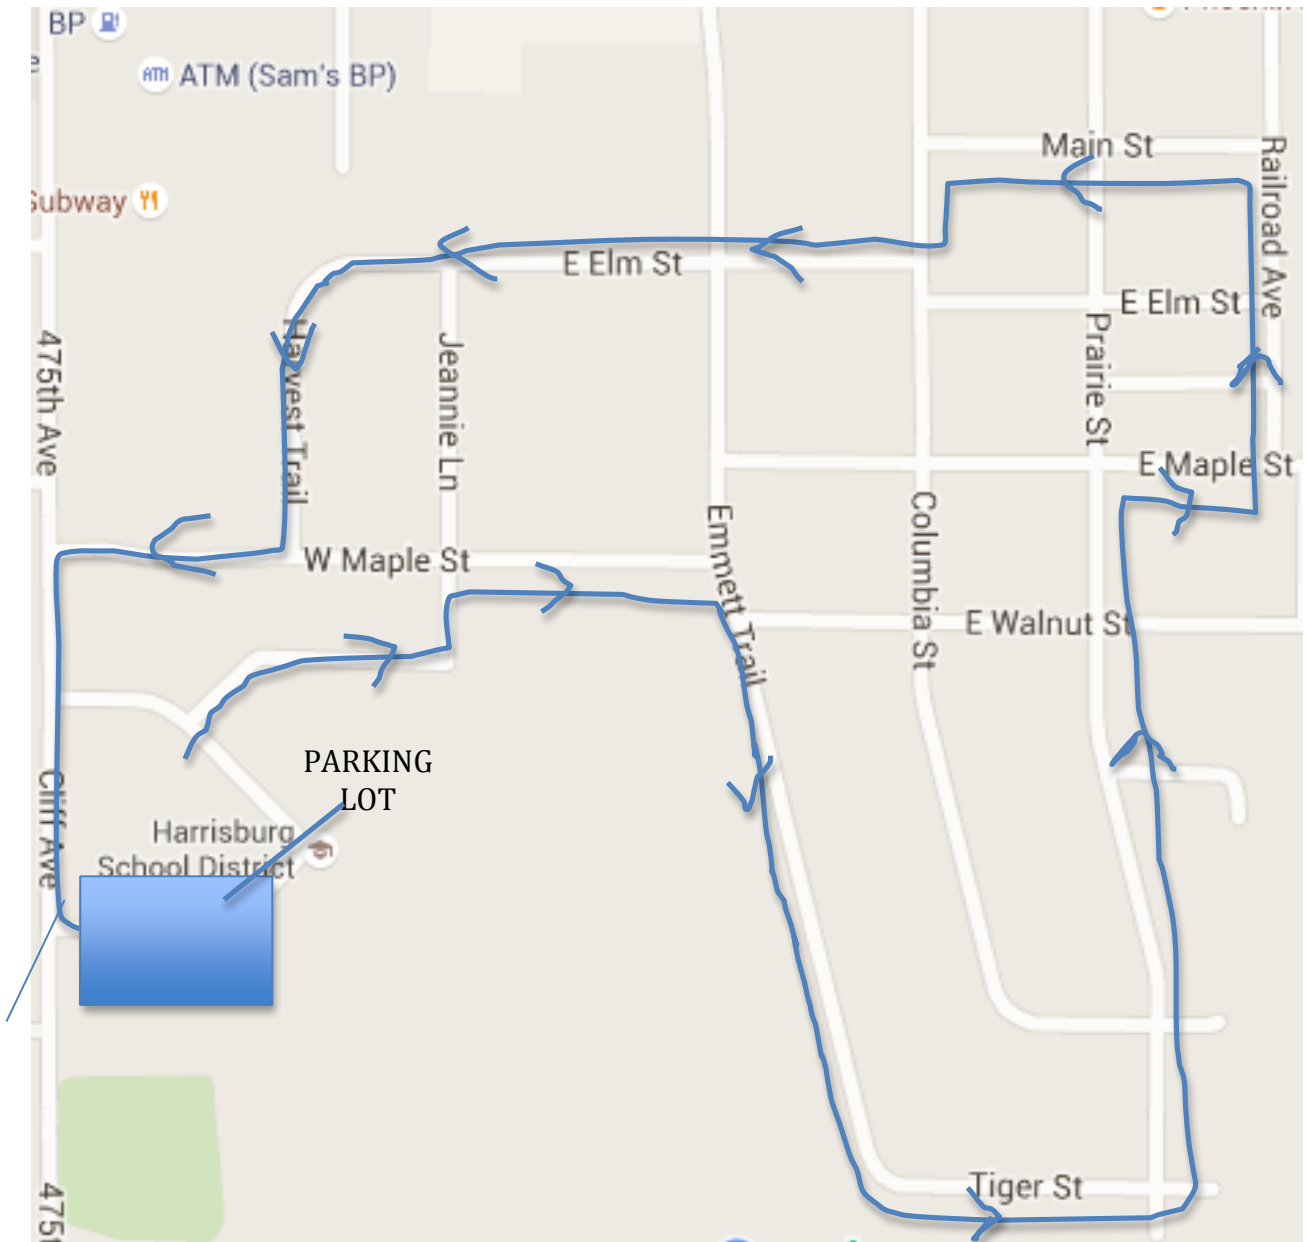

Harrisburg High Homecoming Parade
September 30th, 2016
Parade begins at 1:30 PM(Line up – 12:30)

Instructions:

Route begins in Middle School Parking lot and ends in parking lot.

Parade Assistants will line up entries on a first-come, first served basis beginning at 12:00.

All entries should enter by the south entrance to the parking lot and will be directed by parade assistants.

NO PARKING IN THE MIDDLE SCHOOL PARKING LOT. PLEASE USE PARADE VEHICLES FOR TRANSPORT. DO NOT PARK CARS IN PARKING LOT.

Drop-off should be done only in at the front doors of the Middle School.

Parade entries simply line up, there are no numbers or order. First-come, first-served other than the American Legion, HHS Band and Flag will be the first entries.